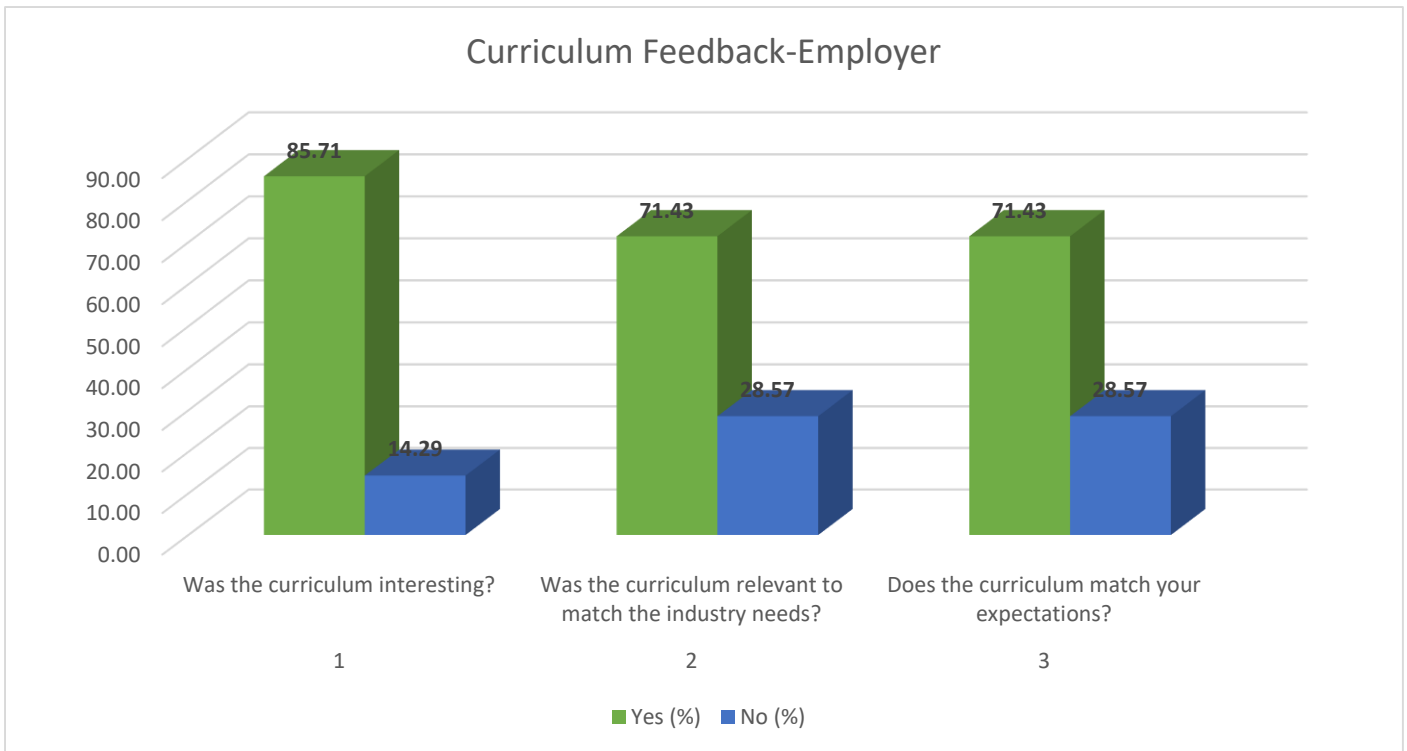

Mumbai Pradesh Arya Vidya Sabha's
Gurukul College of Commerce
Affiliated to University of Mumbai
NAAC Accredited 'B' Grade
Tilak Road, Ghatkopar (E). Mumbai-400077.

Curriculum Feedback for Employer

Sr.No.	Question	Yes (%)	No (%)	Total
1	Was the curriculum interesting?	85.71	14.29	7
2	Was the curriculum relevant to match the industry needs?	71.43	28.57	
3	Does the curriculum match your expectations?	71.43	28.57