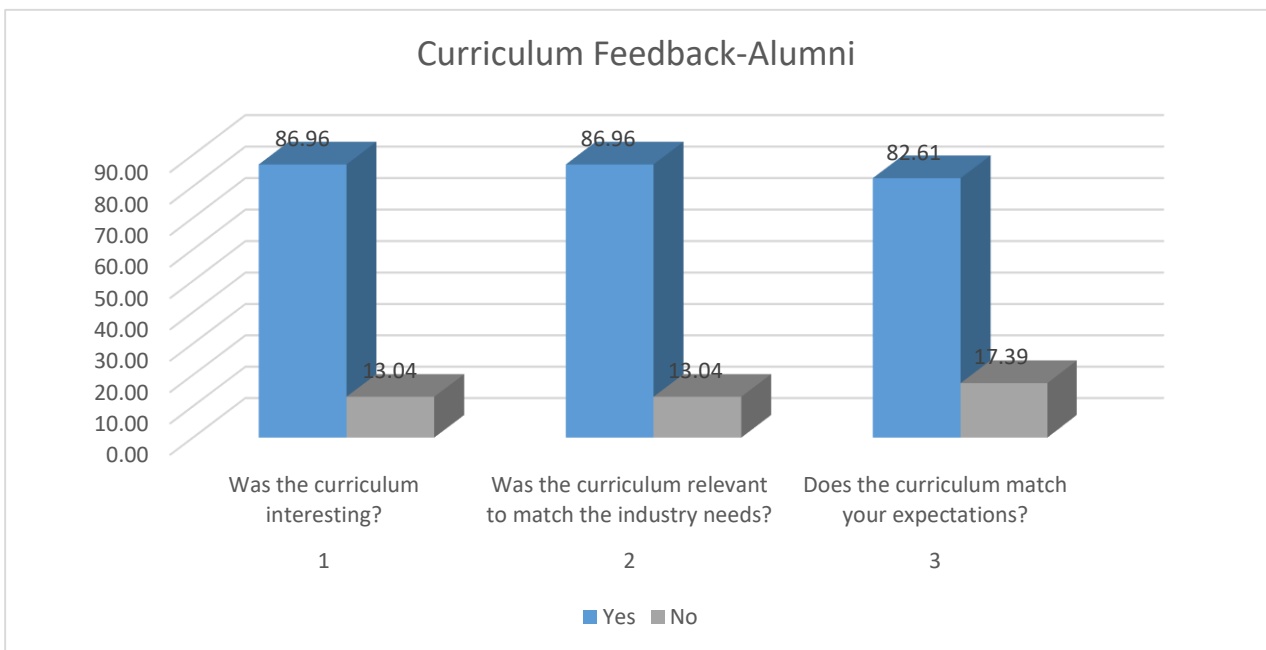

Mumbai Pradesh Arya Vidya Sabha's
Gurukul College of Commerce
Affiliated to University of Mumbai
NAAC Accredited 'B' Grade
Tilak Road, Ghatkopar (E). Mumbai-400077.

Curriculum Feedback for Alumni

Sr.No.	Question	Yes (%)	No(%)	Total
1	Was the curriculum interesting?	86.96	13.04	23
2	Was the curriculum relevant to match the industry needs?	86.96	13.04	
3	Does the curriculum match your expectations?	82.61	17.39