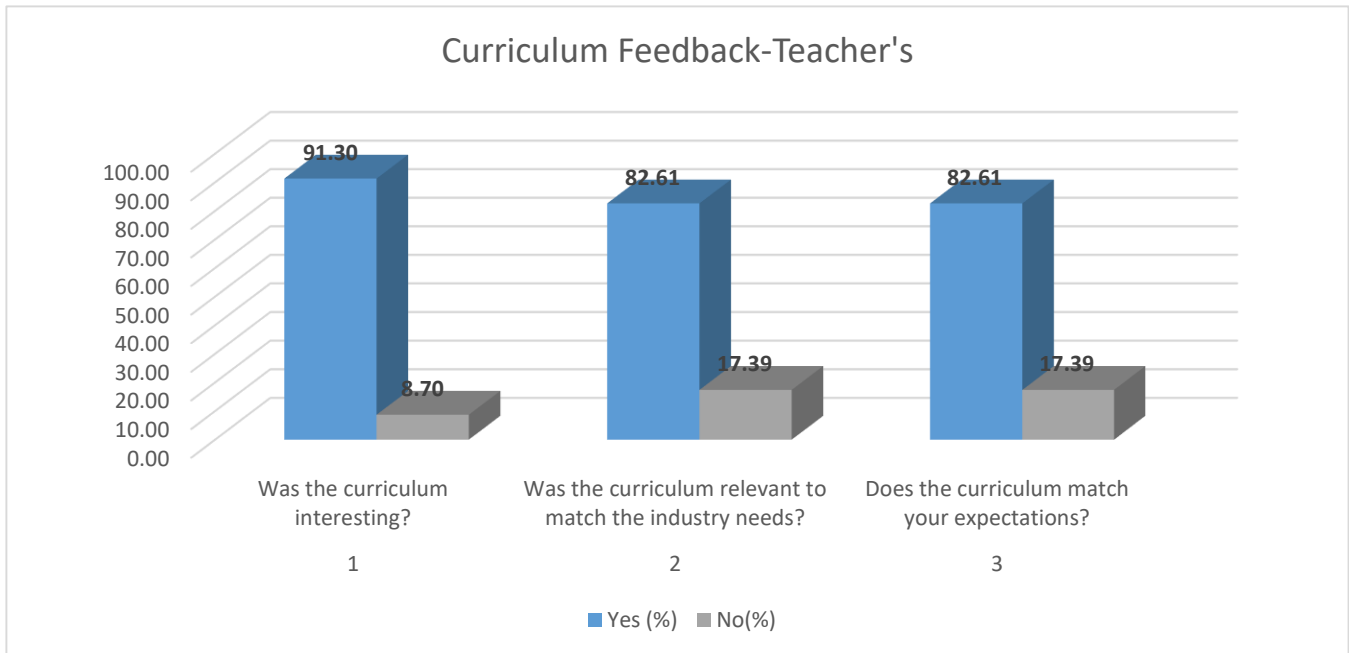

Mumbai Pradesh Arya Vidya Sabha's
Gurukul College of Commerce
Affiliated to University of Mumbai
NAAC Accredited 'B' Grade
Tilak Road, Ghatkopar (E). Mumbai-400077.

Curriculum Feedback for Teacher

Sr.No.	Question	Yes (%)	No(%)	Total
1	Was the curriculum interesting?	91.30	8.70	23
2	Was the curriculum relevant to match the industry needs?	82.61	17.39	
3	Does the curriculum match your expectations?	82.61	17.39