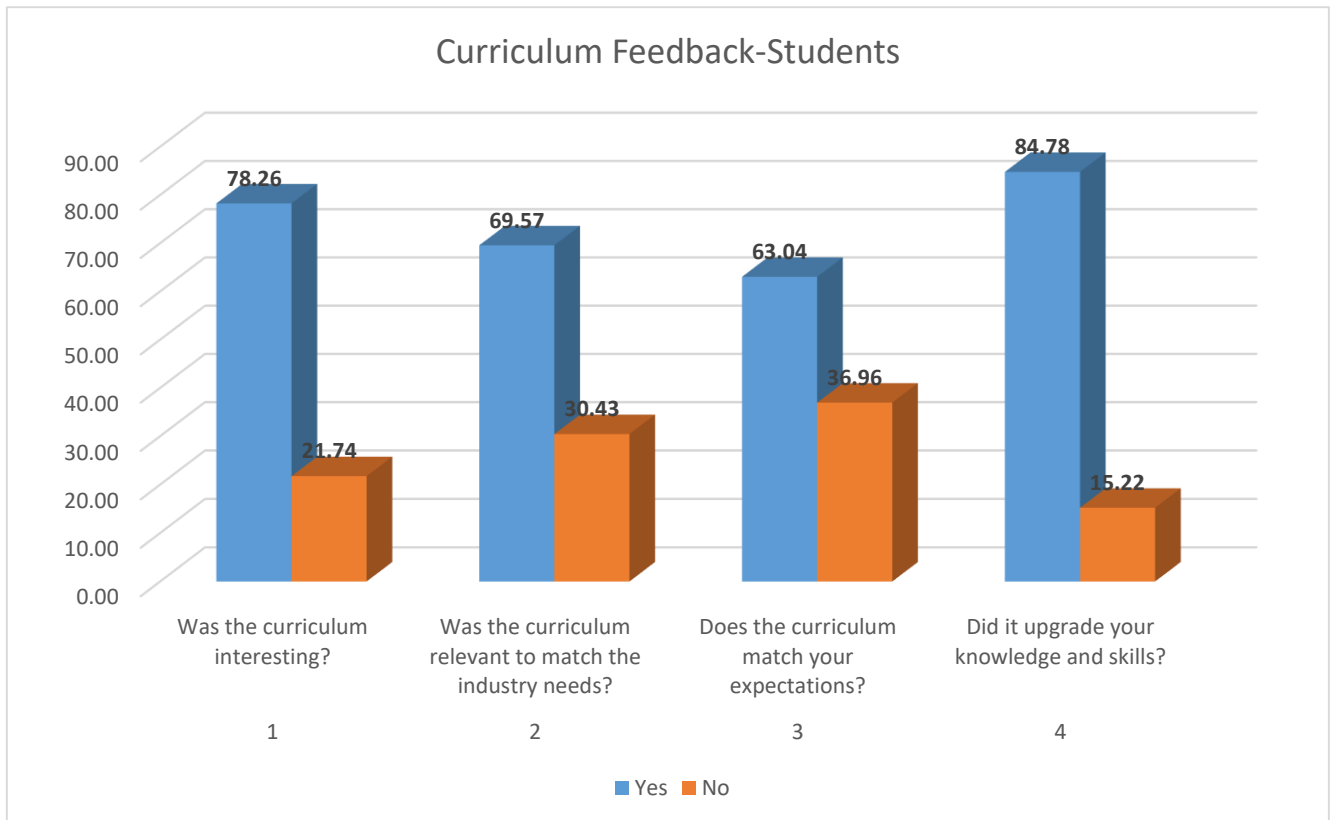

| Sr.No. | Question | Yes (%) | No (%) | Total |
|--------|--|---------|--------|-------|
| 1 | Was the curriculum interesting? | 78.26 | 21.74 | 276 |
| 2 | Was the curriculum relevant to match the industry needs? | 69.57 | 30.43 | |
| 3 | Does the curriculum match your expectations? | 63.04 | 36.96 | |
| 4 | Did it upgrade your knowledge and skills? | 84.78 | 15.22 | |